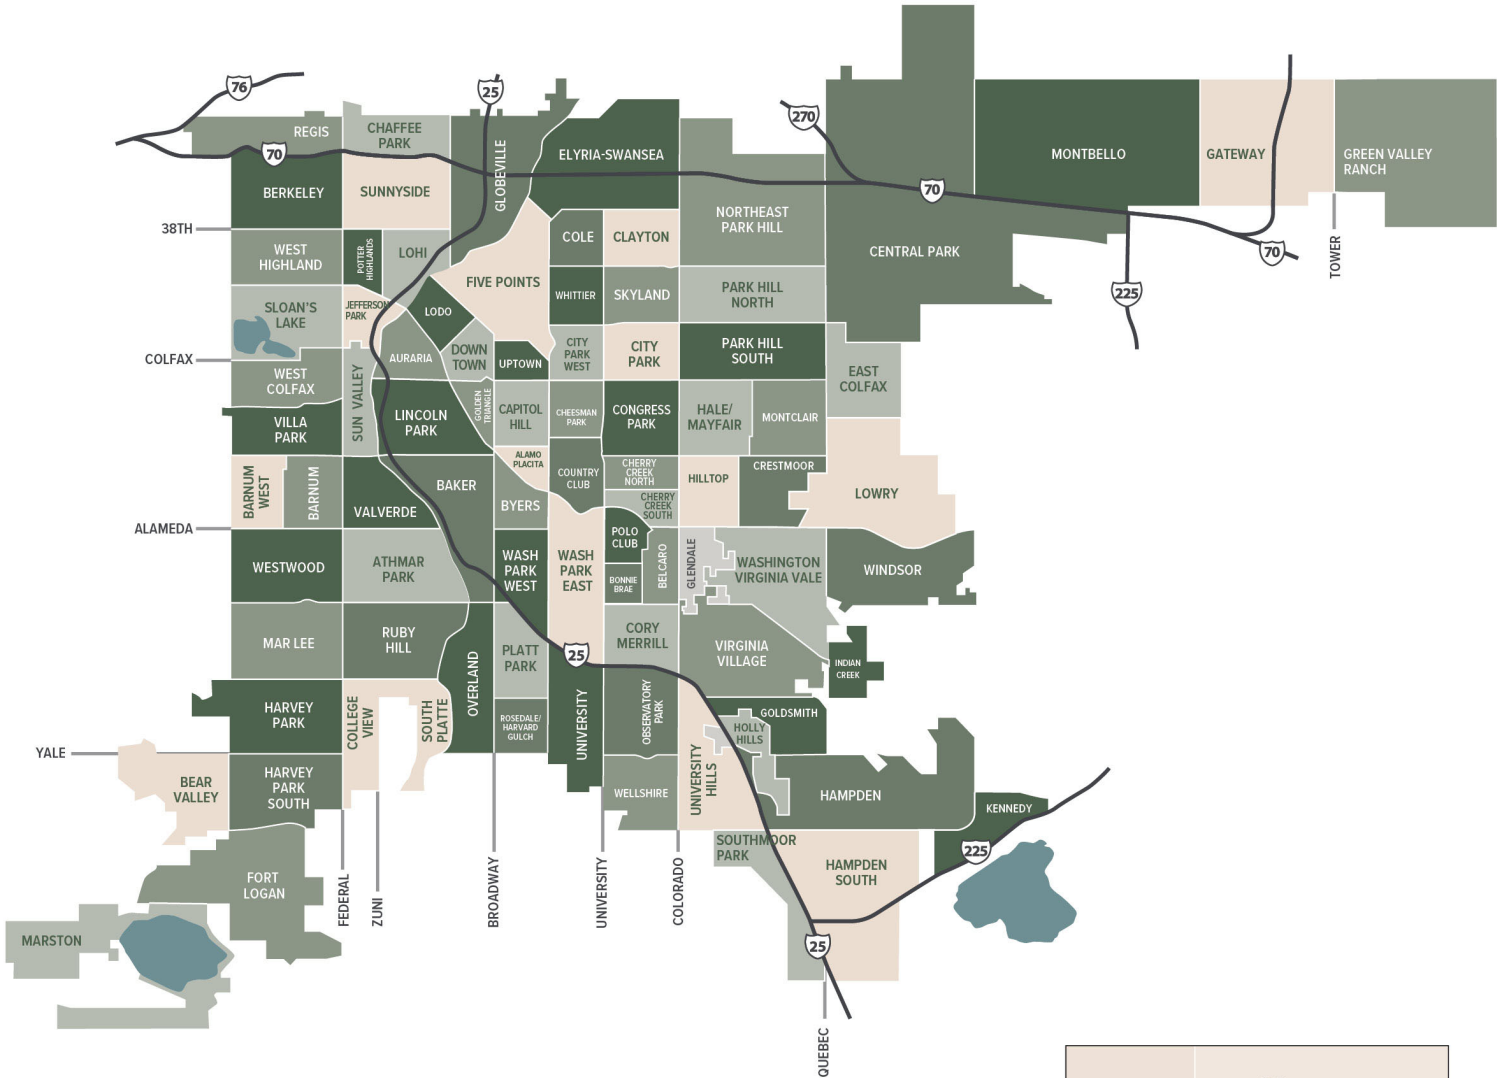

Denver Neighborhoods

MAP UPDATED WINTER 2022

Hannah Hunnicutt
 Broker Associate
 720.999.1609 | hannah.hunnicutt@porchlightgroup.com